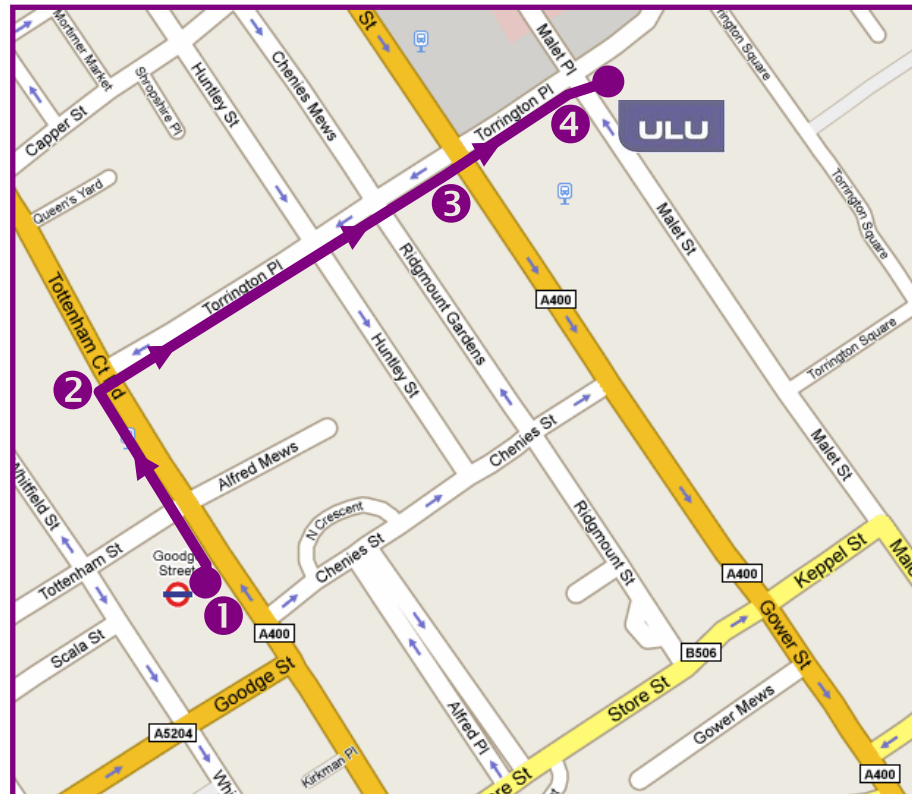

UNIVERSITY OF LONDON UNION LIFESAVING CLUB

Directions from Gooch Street to ULU
(Northern Line – Charing Cross branch)

From Goodge Street to ULU

1. When you exit the station, turn left onto Tottenham Court Road, following the flow of traffic (photograph ❶).
2. Walk up Tottenham Court Road. You will see Heal's and Habitat on the opposite side of the road. Just past the bus stop, cross the road at the traffic lights.
3. Turn off Tottenham Court Road onto Torrington Place (just after Habitat, photograph ❷).
4. Continue along Torrington Place, past Planet Organic and the Marlborough Arms.
5. When you get to the traffic lights at the junction with Gower Street, cross the road (photograph ❸).
6. Walk along the front of Waterstones. Turn right just after the book shop onto Malet Street. ULU is in front of you (photograph ❹).